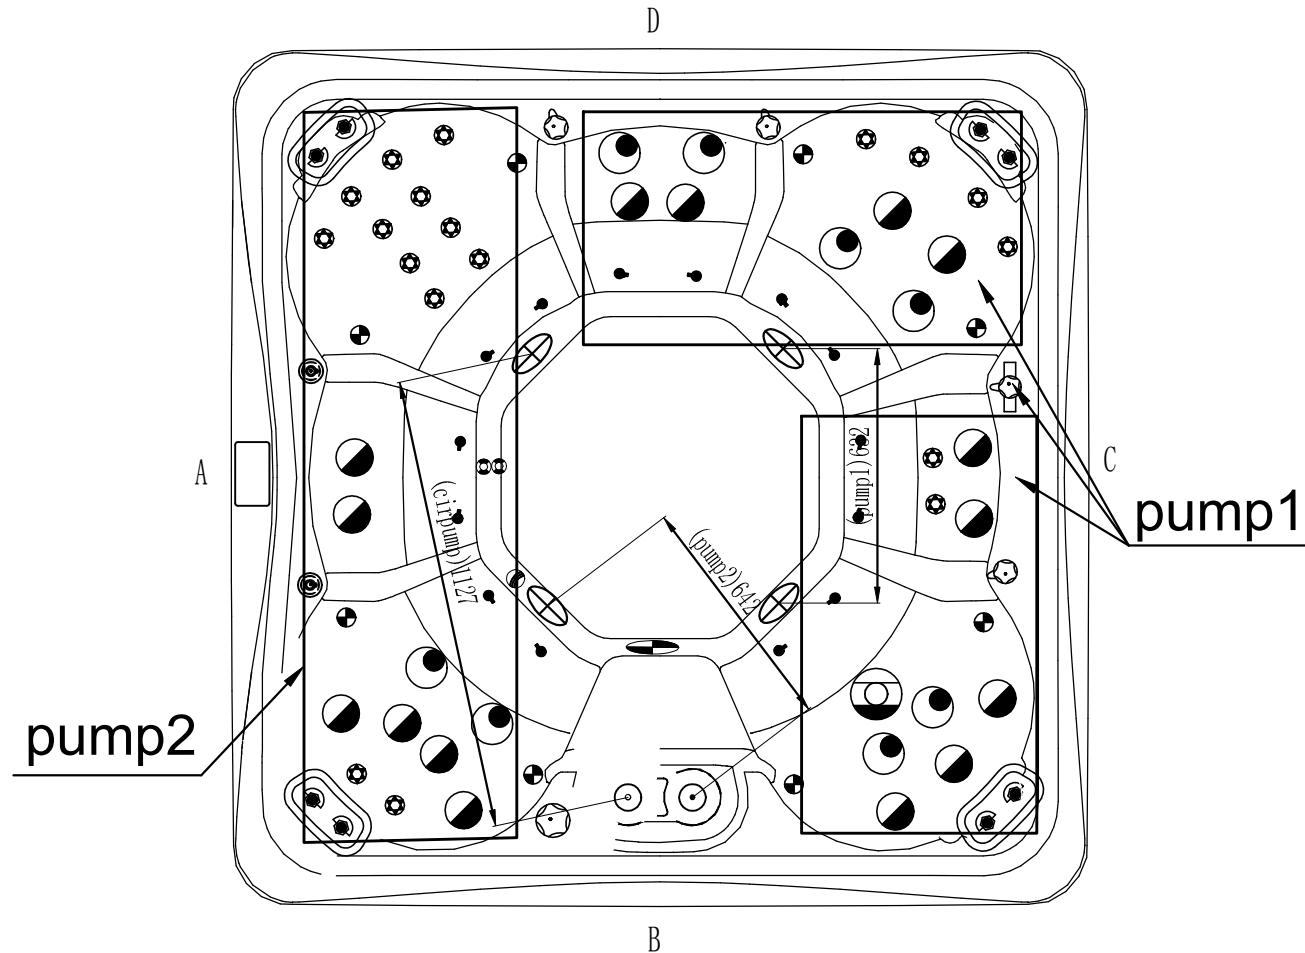

Notes: Due to manufacturing tolerances, there could be some minor differences between the actual spa and the drawing above. If site planning is critical to such tolerances, be sure to measure your actual spa. All specifications are subject to change without notice. Some components may be optional on your spa

Notes: Due to manufacturing tolerances, there could be some minor differences between the actual spa and the drawing above. If site planning is critical to such tolerances, be sure to measure your actual spa. All specifications are subject to change without notice. Some components may be optional on your spa. For instance HCB530 configuration with 1" air jet, HCA530 not configuration with 1" air jet.

16		2 inch Water diverter valve	1	pcs
15		Headrest	4	pcs
14		Perimeter LED	8	pcs
13		2" Suction (full set)	4	pcs
12		1" Air Injector Assembly-Multi-Flow-SS Face	14	pcs
11		1 inch Air Controller	3	pcs
10		Ozone Injector	2	pcs
9		2.5" Lifting Fountain	2	pcs
8		Stainless Steel Low Drain - 3/4" Slip	1	pcs
7		2 inch Style Directional Jet	18	pcs
6		3.5" Lampshade	1	pcs
5		Fountain valve	1	pcs
4		Twin Cilinder Skimmer	1	pcs
3		5 inch Jet Internal-Single Spin	1	pcs
2		4 inch Jet Internal-Single Spin	8	pcs
1		3 inch Jet Internal-Single Spin	15	pcs
NO.	Icon	Description	Qty	Unit

Therapy Assignment

Notes: Due to manufacturing tolerances, there could be some minor differences between the actual spa and the drawing above. If site planning is critical to such tolerances, be sure to measure your actual spa. All specifications are subject to change without notice. Some components may be optional on your spa