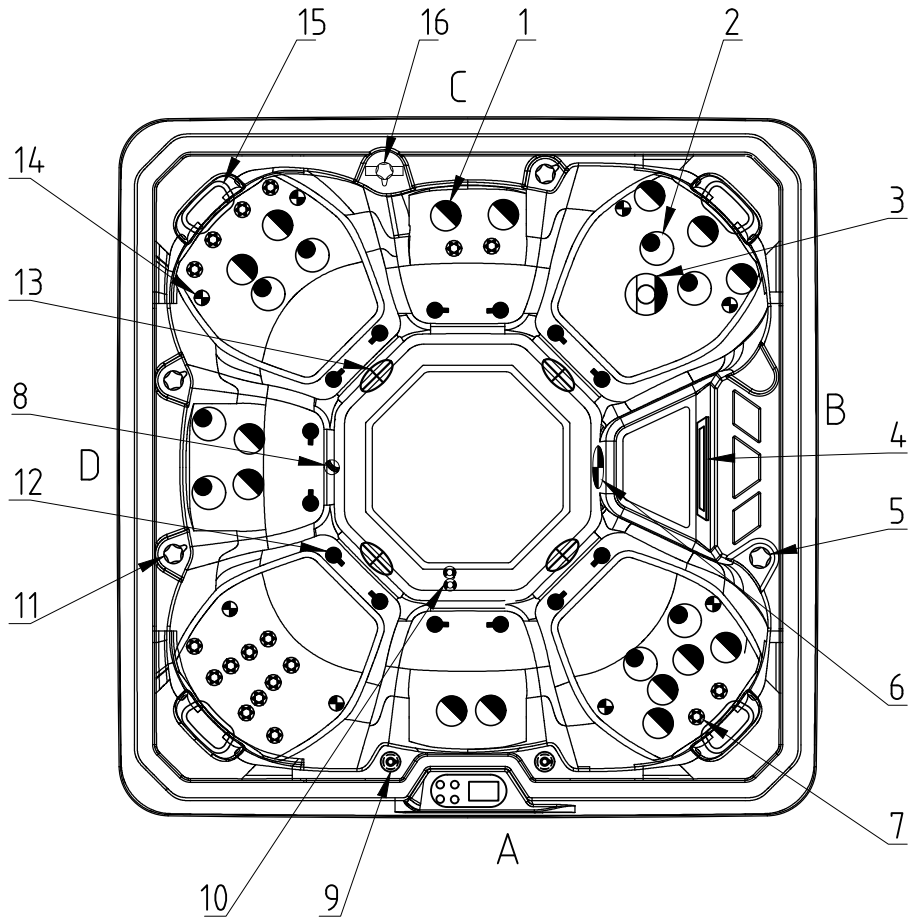

Notes: Due to manufacturing tolerances, there could be some minor differences between the actual spa and the drawing above. If site planning is critical to such tolerances, be sure to measure your actual spa. All specifications are subject to change without notice. Some components may be optional on your spa

12		Blower (depends on specifications)	1	pcs
11		Heat pump ready unit(Optional)	1	pcs
10		Subwoofer(Optional)	1	pcs
9		In.stream(Optional)	1	pcs
8		Transducer Speaker(Optional)	2	pcs
7		WIFI	1	pcs
6		Single Speed Pump	2	pcs
5		Circulation Pump	1	pcs
4		Control Panel	1	pcs
3		CD Ozone Generator	1	pcs
2		Control Box	1	pcs
1		External Drain	1	pcs
NO.	Icon	Description	Qty	Unit

Notes: Due to manufacturing tolerances, there could be some minor differences between the actual spa and the drawing above. If site planning is critical to such tolerances, be sure to measure your actual spa. All specifications are subject to change without notice. Some components may be optional on your spa. For instance HCB530 configuration with 1" air jet, HCA530 not configuration with 1" air jet.

16		2 inch Water diverter valve	1	pcs
15		Headrest	4	pcs
14		Perimeter LED	8	pcs
13		2" Suction (full set)	4	pcs
12		1" Air Injector Assembly-Multi-Flow-SS Face	14	pcs
11		1 inch Air Controller	3	pcs
10		Ozone Injector	2	pcs
9		2.5" Lifting Fountain	2	pcs
8		Stainless Steel Low Drain - 3/4" Slip	1	pcs
7		2 inch Style Directional Jet	18	pcs
6		3.5" Lampshade	1	pcs
5		Fountain valve	1	pcs
4		Twin Cilinder Skimmer	1	pcs
3		5 inch Jet Internal-Single Spin	1	pcs
2		4 inch Jet Internal-Single Spin	8	pcs
1		3 inch Jet Internal-Single Spin	15	pcs
NO.	Icon	Description	Qty	Unit